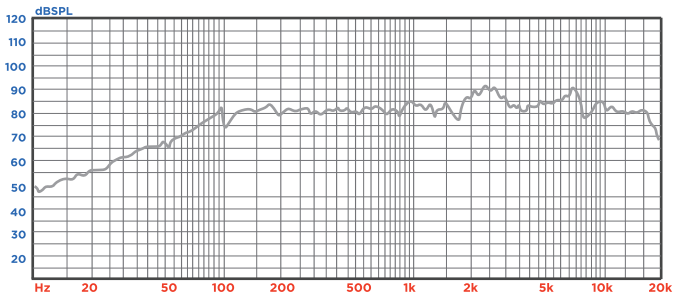

MIDRANGE SPEAKER

RECOIL[®]

RD35

**Recoil Echo PRO Series 3.5"
Midrange Speaker**

User Manual

RECOIL

WWW.RECOILAUDIO.COM

Copyright ©2024 Recoil Audio

FEATURES

- 3.5" / 91.5mm Midrange Speaker
- RECOIL Customized Stainless Steel Grille
- NdFeB Magnet (Dual Magnet)
- Glassfiber Speaker Cone
- High Quality Audio Capacitor

Parameters

Size	Impedance	Rated Power	Max Power
91.5mm/3.5"	4Ω	30W	60W
Voice Coil	Sensitivity	Frequency Response	Cone
1"/25.5mm	83dB/M/W	108Hz-20KHz	Glassfiber