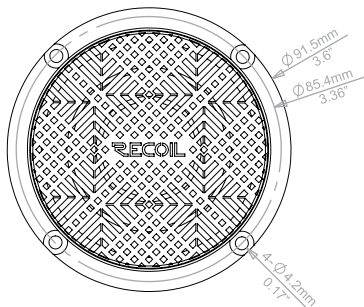

MIDRANGE SPEAKER

RECOIL[®]

RD35

**Recoil Echo PRO Series 3.5"
Midrange Speaker**

User Manual

RECOIL

WWW.RECOILAUDIO.COM

Copyright ©2024 Recoil Audio

FEATURES

- 3.5" / 91.5mm Midrange Speaker
- RECOIL Customized Stainless Steel Grille
- NdFeB Magnet (Dual Magnet)
- Glassfiber Speaker Cone
- High Quality Audio Capacitor

Parameters

Size	Impedance	Rated Power	Max Power
91.5mm/3.5"	4Ω	30W	60W
Voice Coil	Sensitivity	Frequency Response	Cone
1"/25.5mm	83dB/M/W	108Hz-20KHz	Glassfiber