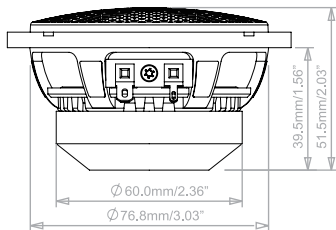

FEATURES

- 3.5" / 91.5mm Midrange Speaker
- RECOIL Customized Stainless Steel Grille
- NdFeB Magnet (Dual Magnet)
- Glassfiber Speaker Cone
- High Quality Audio Capacitor

Parameters

Size	Impedance	Rated Power	Max Power
91.5mm/3.5"	4Ω	30W	60W
Voice Coil	Sensitivity	Frequency Response	Cone
1"/25.5mm	83dB/M/W	108Hz-20KHz	Glassfiber