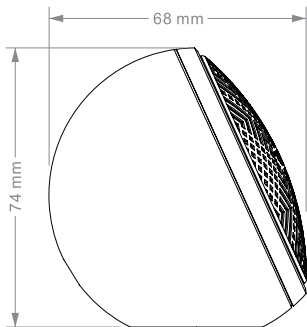

CENTER CHANNEL SPEAKER

RECOIL[®]

MC25

**Recoil Echo Series 2.5" Center
Channel Speaker with Aluminium Pod**

User Manual

RECOIL

WWW.RECOILAUDIO.COM

Copyright ©2024 Recoil Audio

FEATURES

- 2.5" / 78mm Midrange Speaker
- RECOIL Customized Stainless Steel Grille
- NdFeB Magnet (Dual Magnet)
- Kavler Braided Speaker Cone
- High Quality Audio Capacitor

Parameters

Size	Impedance	Rated Power	Max Power
2.5"	4Ω	25W	50W