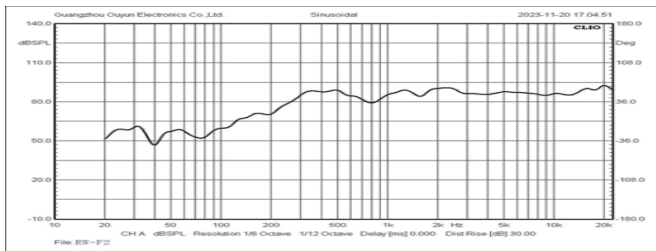

Parameters

Size	Impedance	Rated Power	Max Power
2.5"	4Ω	25W	50W

Voice Coil	Sensitivity	Frequency Response	Cone
20mm	87dB/M/W	200Hz-20KHz	KEVLAR